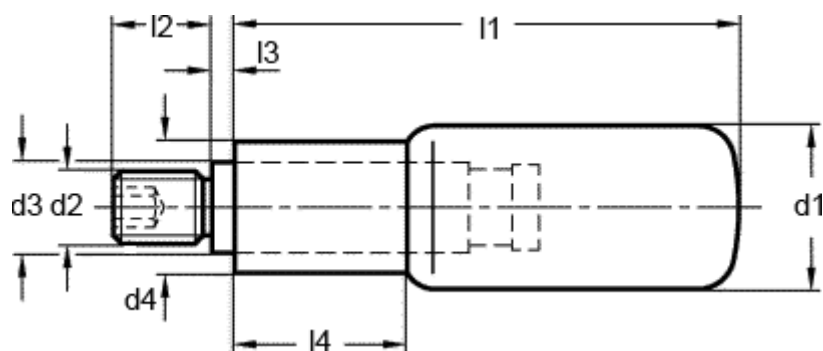

# Data Sheet

Article number: 200934001

Description: E+G Revolving handle  
GN 798.1-KT-16-M6

## Measures

$d1 = 16$   
 $d2 = M6$   
 $d3 = 10$   
 $d4 = 13.0$   
 $l1 = 41.5$   
 $l2 = 12$   
 $l3 = 2.5$   
 $l4 = 15$